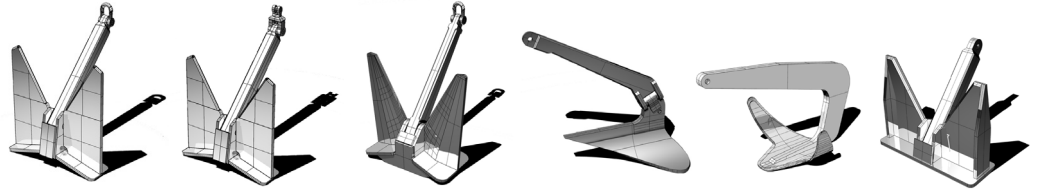

## Posidonia Anchors

		PTW+®	PTW®	HV	Special PLOW	Special BRUCE	Opera COMPACT
Holding Power	Super High	✓					
	Holding	✓					
	Power	✓	✓	✓	✓	✓	✓
	High Holding Power		✓	✓	✓	✓	✓
Balancing	NOT Balanced	✓	✓	✓			✓
	Fully Balanced	✓	✓				✓
	Bottom plate	✓	✓				✓
Range	From Kgs	17	20	32	50	50	16
	Up To Kgs	1500	26550	10800	5175	4950	15550
Certifications	Work Certificate	✓	✓	✓	✓	✓	✓
	Class Certificate	✓	✓	✓	Only RINA	✓	✓
Execution	Painted	✓	✓	✓			✓
	Hot Dip Galvanised	✓	✓	✓	✓		✓
	Inox AISI 316L	✓	✓	✓	✓	✓	✓
	Inox Duplex	✓	✓	✓	✓	✓	✓
Type of Polish	Manual Mirror Polished	✓	✓	✓	✓	✓	✓
	Electropolishing	✓	✓	✓	✓	✓	✓