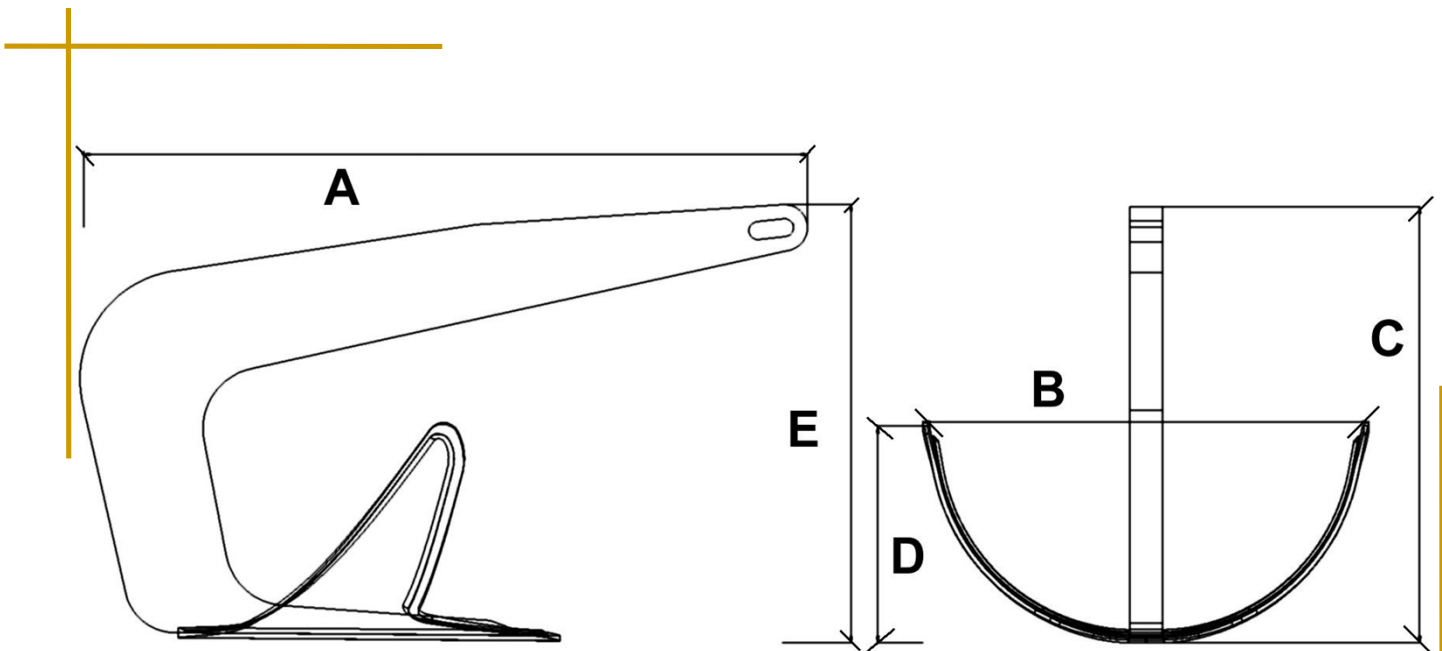

Special Bruce High Holding Power anchor